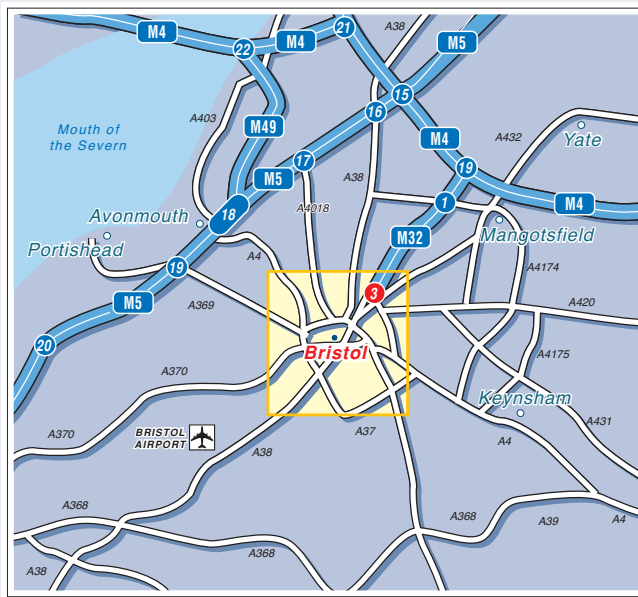

How to find us

By Rail, Temple Mead station
Approximately 5 minutes taxi ride away.
For information on train times and operators call National Rail Enquiries on 08457 484950.

By Air, Bristol Airport
Approximately 20 minutes drive.

WE ARE HERE
1 Redcliff Street

Through traffic	Bristol Airport	Clifton City Centre
Temple Meads	Shoppers	Bus station

All Other Routes

- Broadmead
- Temple Meads
- Bristol Airport

(A420) Broadmead Shopping Centre

(A420)

- Broadmead Shopping Centre
- City Centre
- Bath A4
- Wells (A37, A39)
- Bristol Airport

SIGNAL CONTROLLED

Bath Bridge Roundabout

(M32, M4)

Gloucester (M5)

Chippenham (A420)

(M5 South)

- Avonmouth (A4)
- Weston (A370)
- Taunton (A38)

Redcliff City Centre

Temple Meads

Broadmead Shopping Centre

General Hospital

Bristol Airport

Redminster Trading Estate