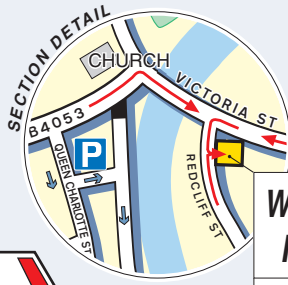

Parking
Parking at the multi-storey car park across the bridge from our office, accessed from Queen Charlotte Street. Metered parking in Redcliff Street. Limited parking on site, by arrangement, in our car park accessed off Redcliff Street.

WE ARE HERE
1 Redcliff Street

Through traffic	Bristol Airport	Clifton City Centre
Temple Meads	Shoppers	Bus station

All Other Routes

- Broadmead
- Temple Meads
- Bristol Airport

(A420) Broadmead Shopping Centre

(A420)

- Broadmead Shopping Centre
- City Centre
- Bath A4
- Wells (A37, A39)
- Bristol Airport

SIGNAL CONTROLLED

Bath Bridge Roundabout

(M32, M4)

Gloucester (M5)

Chippenham (A420)

(M5 South)

- Avonmouth (A4)
- Weston (A370)
- Taunton (A38)

Redcliff City Centre

Temple Meads

Broadmead Shopping Centre

General Hospital

Bristol Airport

Redminster Trading Estate