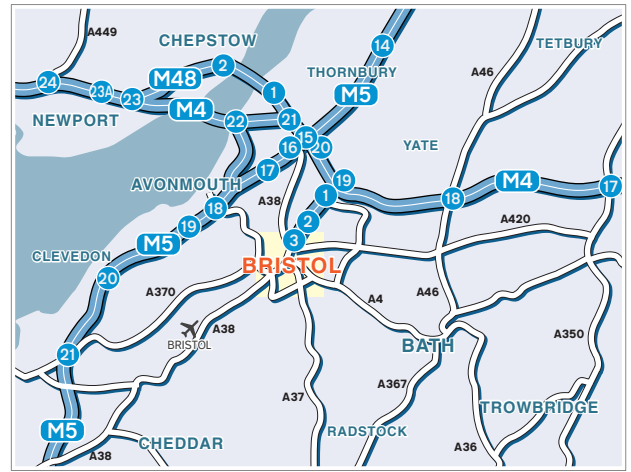

**Withers & Rogers LLP**

1 Redcliff Street, Bristol BS1 6NP

Tel: 0117 925 3030 Fax: 0117 925 3530

www.withersrogers.com

**By Train - Bristol Temple Meads Station**

Approximately 5 minutes by taxi.

**By Air - Bristol Airport**

Approximately 20 minutes by taxi.

**Car Parking**

Parking at the multi-storey car park across the bridge from our office, accessed from Queen Charlotte Street. Metered parking in Redcliff Street. Limited parking on site, by arrangement, in our car park accessed off Redcliff Street.