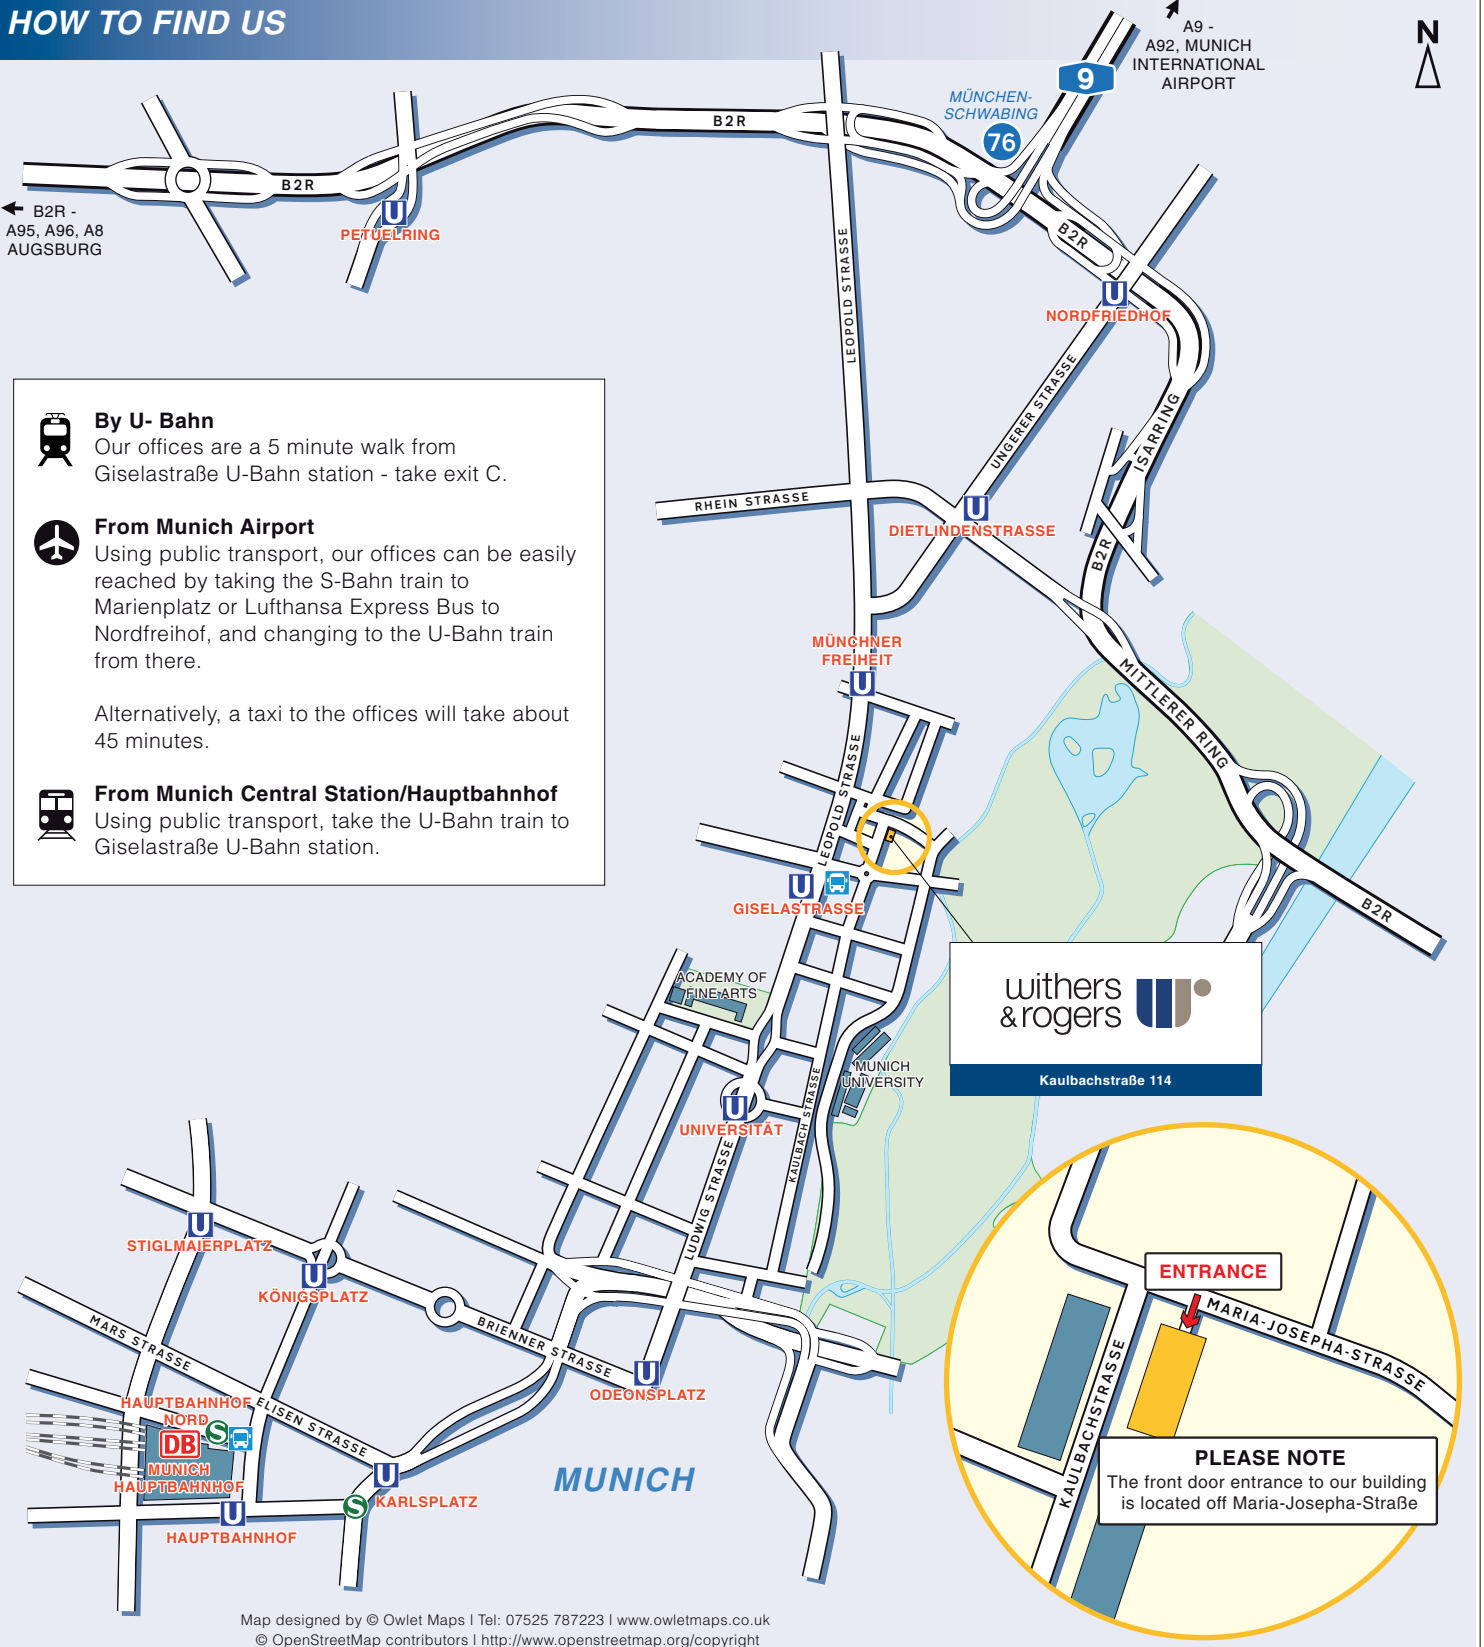

## HOW TO FIND US

### By U- Bahn

Our offices are a 5 minute walk from Giselastraße U-Bahn station - take exit C.

### From Munich Central Station/Hauptbahnhof

Using public transport, take the U-Bahn train to Giselastraße U-Bahn station.

withers & rogers 

Kaulbachstraße 114

**ENTRANCE**

### PLEASE NOTE

The front door entrance to our building is located off Maria-Josepha-Straße